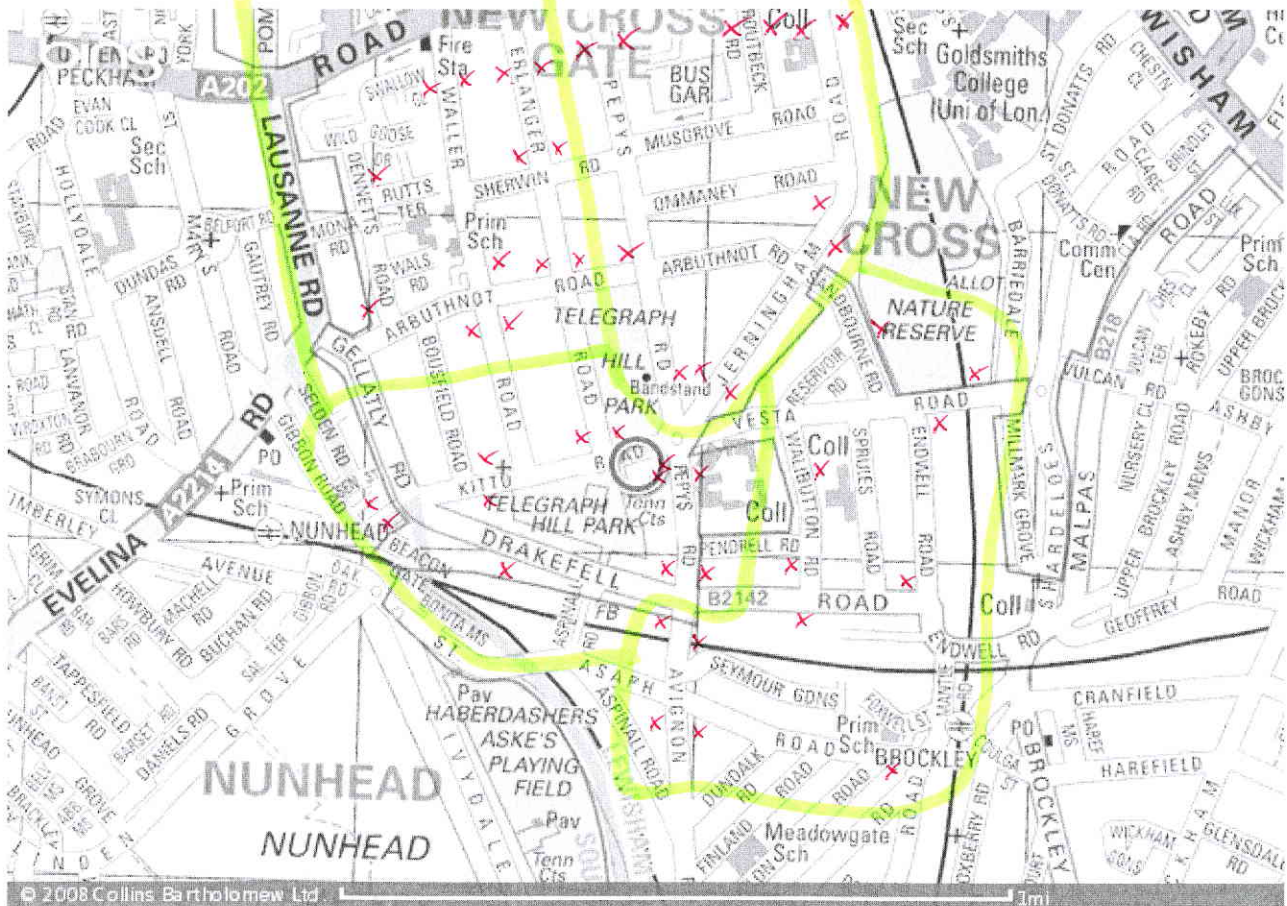

**EPSON**  
EXCEED YOUR VISION

**YOUR HOME DESERVES ONE**  
The stylish new Wi-Fi printers from Epson

WIFI CERTIFIED 6

LEARN MORE

Map of SE14 5TY

Nearest transport link

- Tube: New Cross Gate (0.52mi, 0.84km)
- Railway: Nunhead (0.32mi, 0.52km)

Your notes

1. North West + Edmund Waller
2. South West + Centre
3. North East
4. South East + John Stainer + Children's Centre

**EPSON**  
EXCEED YOUR VISION

The stylish new Wi-Fi printers from Epson

WIFI CERTIFIED 6